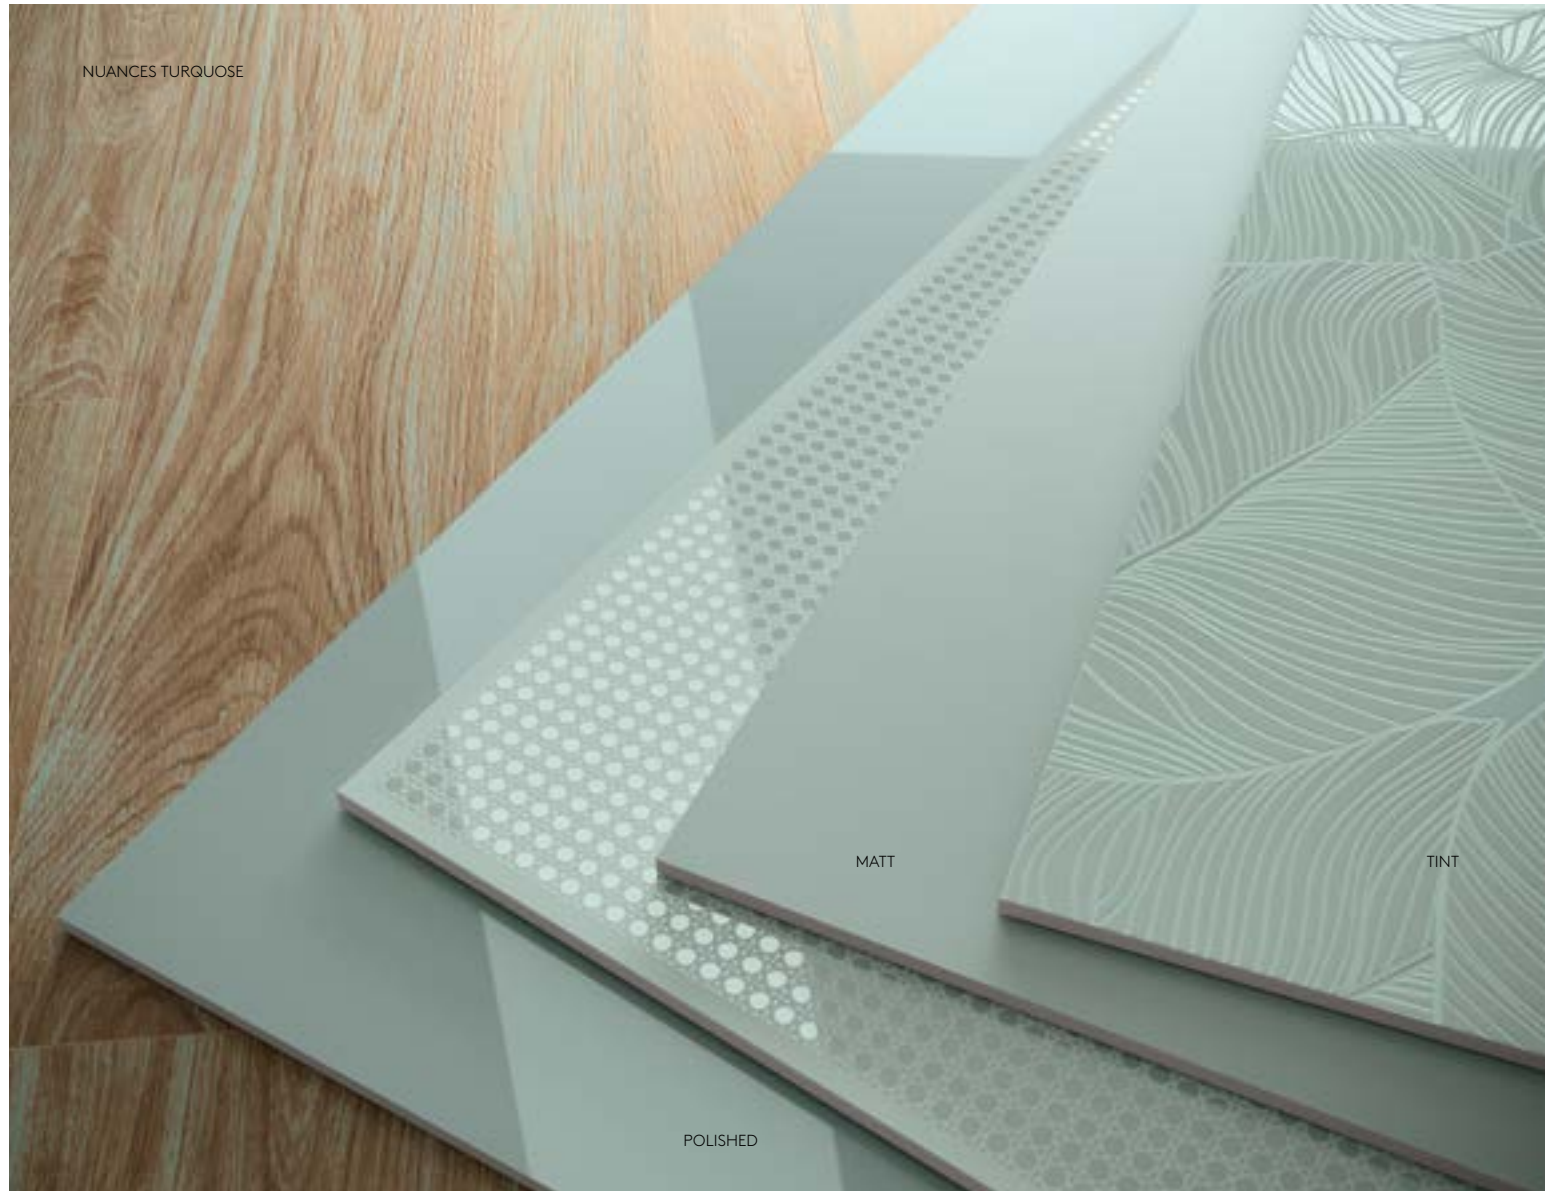

TURQUOISE MATT RECT 60X120, TURQUOISE POL RECT 60X120, WICKERTURQUOISE RECT 60X120, TINT TURQUOISE POL RECT 60X120, NUANCES TURQUOISE RECT 20X120.