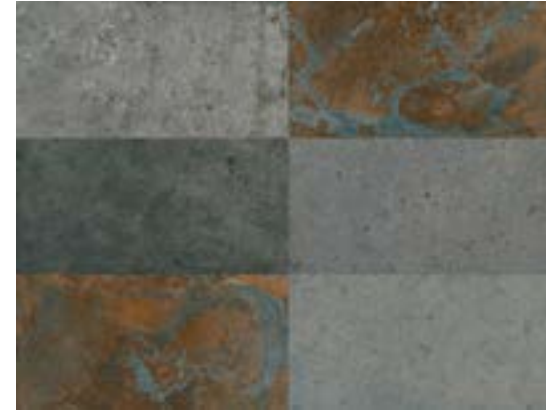

PIERRE DE BALI MIX
30 X 60 / 12" X 24" J27/M

C3 ANTI-SLIP PIERRE DE BALI MIX
30 X 60 / 12" X 24" N79/M