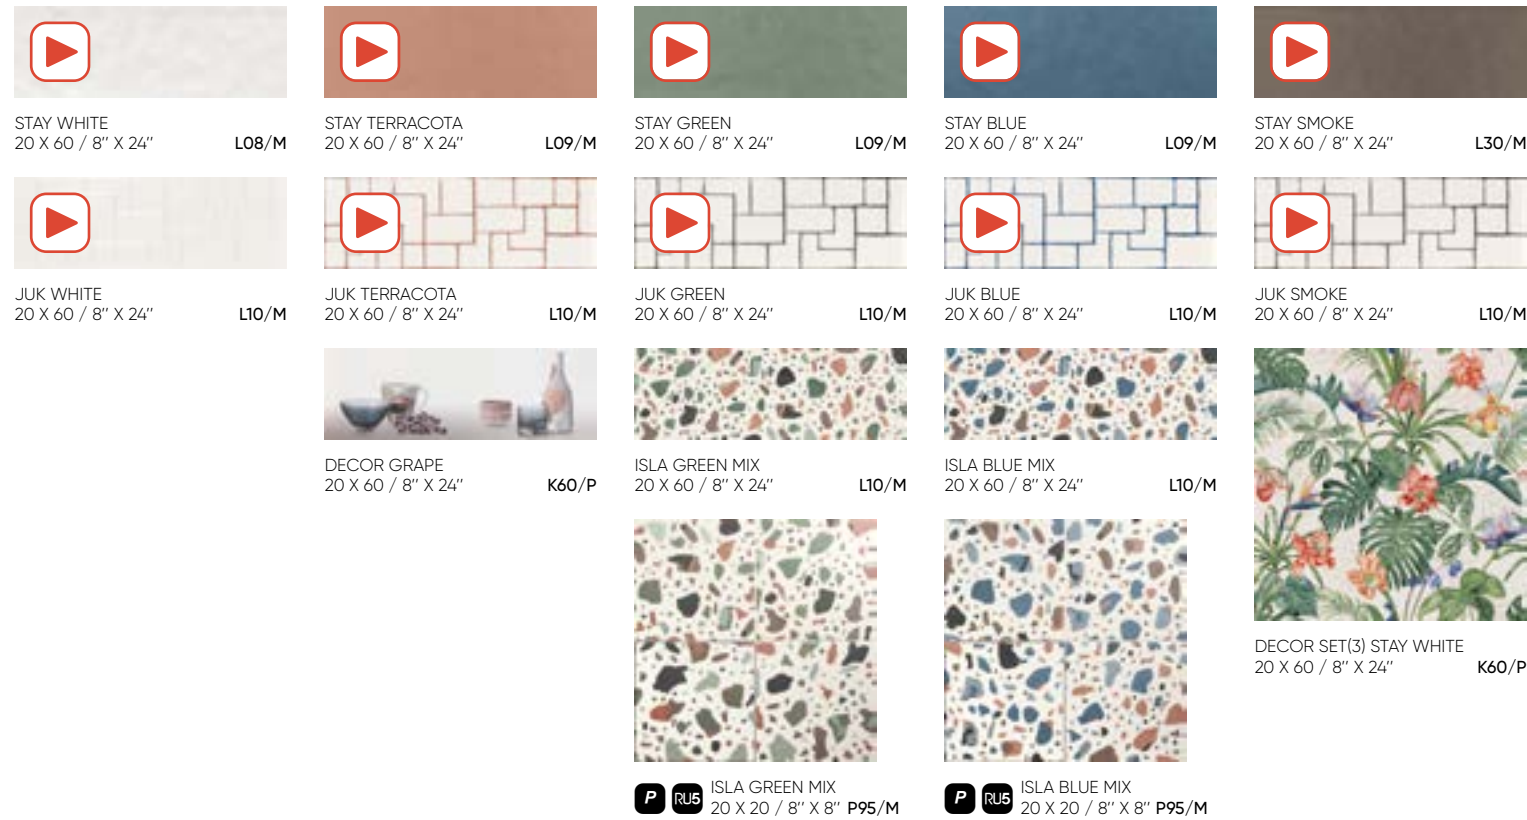

VARIACIÓN DE DISEÑO · GRAPHIC FACES

20X60 - 6 PIEZAS / 6 PIECES / 6 PIÈCES
20X20 - 20 PIEZAS / 20 PIECES / 20 PIÈCES

CARACTERÍSTICAS TÉCNICAS · TECHNICAL CHARACTERISTICS

- PR PASTA ROJA / RED BODY
  PÂTE ROUGE / ROTSCHERBIG
- M MATE / MATT
  MAT / MATT
- V2 VARIACION LEVE / SLIGHT VARIATION
  LÉGERÉ VARIATION / LEICHT FARBSPIEL
- REVESTIMIENTO / WALL TILE
  FAÏENCE / WANDFLIESEN

Para más información técnica, especificaciones e imágenes visite nuestra web
El embalaje de los artículos está sujeto a variaciones, para obtener el dato exacto y actual se recomienda consultar la web.
For more technical information, specifications and images, visit our website
The packing of our items is subject to variations. To get the most accurate and updated information, we recommend to check the website.
Pour plus d'informations techniques, de spécifications et de visuels, visitez notre site web
L'emballage des articles est sujet à variation, pour obtenir les données exactes et actuelles il est recommandé de consulter notre site web.