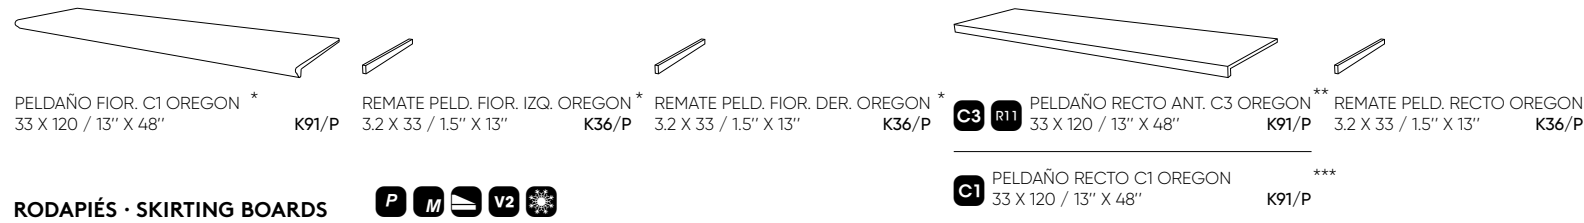

C2 OREGON GRIS RECT
20 X 120 / 8" X 48" **R52/M**

C3 R11 ANTI-SLIP OREGON GRIS RECT
20 X 120 / 8" X 48" **N72/M**

C2 OREGON NOGAL RECT
20 X 120 / 8" X 48" **R52/M**

C3 R11 ANTI-SLIP OREGON NOGAL RECT
20 X 120 / 8" X 48" **N72/M**

C2 OREGON ROBLE RECT
20 X 120 / 8" X 48" **R52/M**

C3 R11 ANTI-SLIP OREGON ROBLE RECT
20 X 120 / 8" X 48" **N72/M**

C2 OREGON HAYA RECT
20 X 120 / 8" X 48" **R52/M**

C2 OREGON WENGUE RECT
20 X 120 / 8" X 48" **R52/M**

C2 R10 CHEVRON OREGON GRIS A
9.8 X 46.5 / 4" X 21" **R74/M**

C2 R10 CHEVRON OREGON GRIS B
9.8 X 46.5 / 4" X 21" **R74/M**

C2 R10 CHEVRON OREGON NOGAL A
9.8 X 46.5 / 4" X 21" **R74/M**

C2 R10 CHEVRON OREGON NOGAL B
9.8 X 46.5 / 4" X 21" **R74/M**

C2 R10 CHEVRON OREGON ROBLE A
9.8 X 46.5 / 4" X 21" **R74/M**

C2 R10 CHEVRON OREGON ROBLE B
9.8 X 46.5 / 4" X 21" **R74/M**

C2 R10 CHEVRON OREGON HAYA A
9.8 X 46.5 / 4" X 21" **R74/M**

C2 R10 CHEVRON OREGON HAYA B
9.8 X 46.5 / 4" X 21" **R74/M**

PB STEP GRIS RECT
30 X 90 / 12" X 36" **N52/M**

PB STEP NOGAL RECT
30 X 90 / 12" X 36" **N52/M**

PB STEP ROBLE RECT
30 X 90 / 12" X 36" **N52/M**

PELDAÑOS · STEPS

*DISPONIBLE EN TODOS LOS COLORES / AVAILABLE IN ALL COLORS
**DISPONIBLE EN / AVAILABLE IN: GRIS / NOGAL / ROBLE
***DISPONIBLE EN / AVAILABLE IN: HAYA / NOGAL / ROBLE

RODAPIÉS · SKIRTING BOARDS

*DISPONIBLE EN TODOS LOS COLORES / AVAILABLE IN ALL COLORS
**DISPONIBLE EN / AVAILABLE IN: GRIS / NOGAL / ROBLE