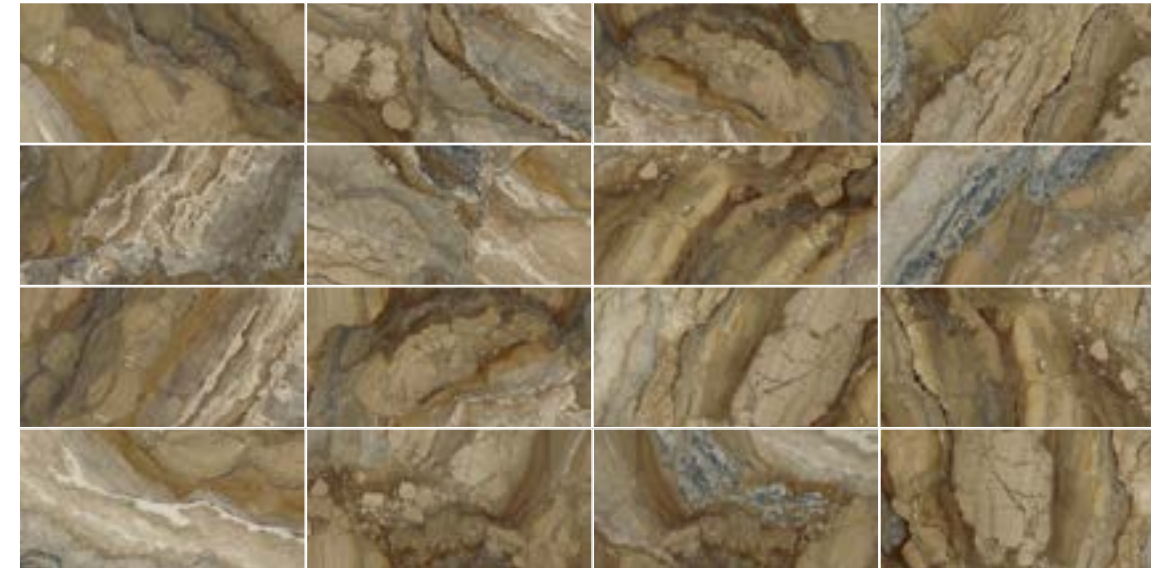

VARIACIÓN DE DISEÑO · GRAPHIC FACES

120X120 - 8 PIEZAS/8 PIECES/8 PIÈCES
60X120 - 16 PIEZAS/16 PIECES/16 PIÈCES

CARACTERÍSTICAS TÉCNICAS · TECHNICAL CHARACTERISTICS

- **P** PORCELÁNICO/PORCELAIN TILES
  GRÈS CERÁME/FEINSTEINZEUG
- **V2** VARIACION LEVE/SLIGHT VARIATION
  LÉGERÉ VARIATION/LEICHT FARBSPIEL
- **G** GRANILLA PULIDA/GRAIN POLISHED
  GRAIN POLI/TECHNISCHES POLIERTES FEINSTEINZEUG
- **❄️** ANTIHIELO/FROST PROOF
  RÉSISTANT AU GEL/FROSTSCHUTZ
- **📏** RECTIFICADO/RECTIFIED
  RECTIFIÉ/KALIBRIERT
- **RU4** USO RECOMENDADO/RECOMMENED USE - RU4

Para más información técnica, especificaciones e imágenes visite nuestra web
El embalaje de los artículos está sujeto a variaciones, para obtener el dato exacto y actual se recomienda consultar la web.
For more technical information, specifications and images, visit our website
The packing of our items is subject to variations. To get the most accurate and updated information, we recommend to check the website.
Pour plus d'informations techniques, de spécifications et de visuels, visitez notre site web
L'emballage des articles est sujet à variation, pour obtenir les données exactes et actuelles il est recommandé de consulter notre site web.