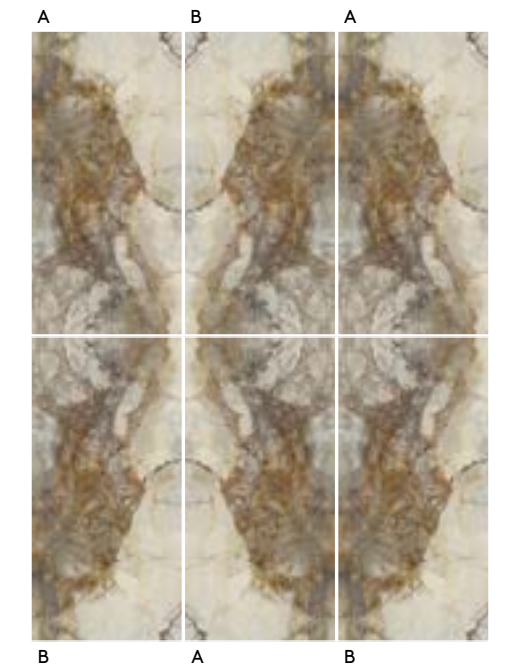

KI CARAMELLO RECT-40X120. GOLD HARD POL RECT 120X280. GOLD HARD POL RECT 60X120.