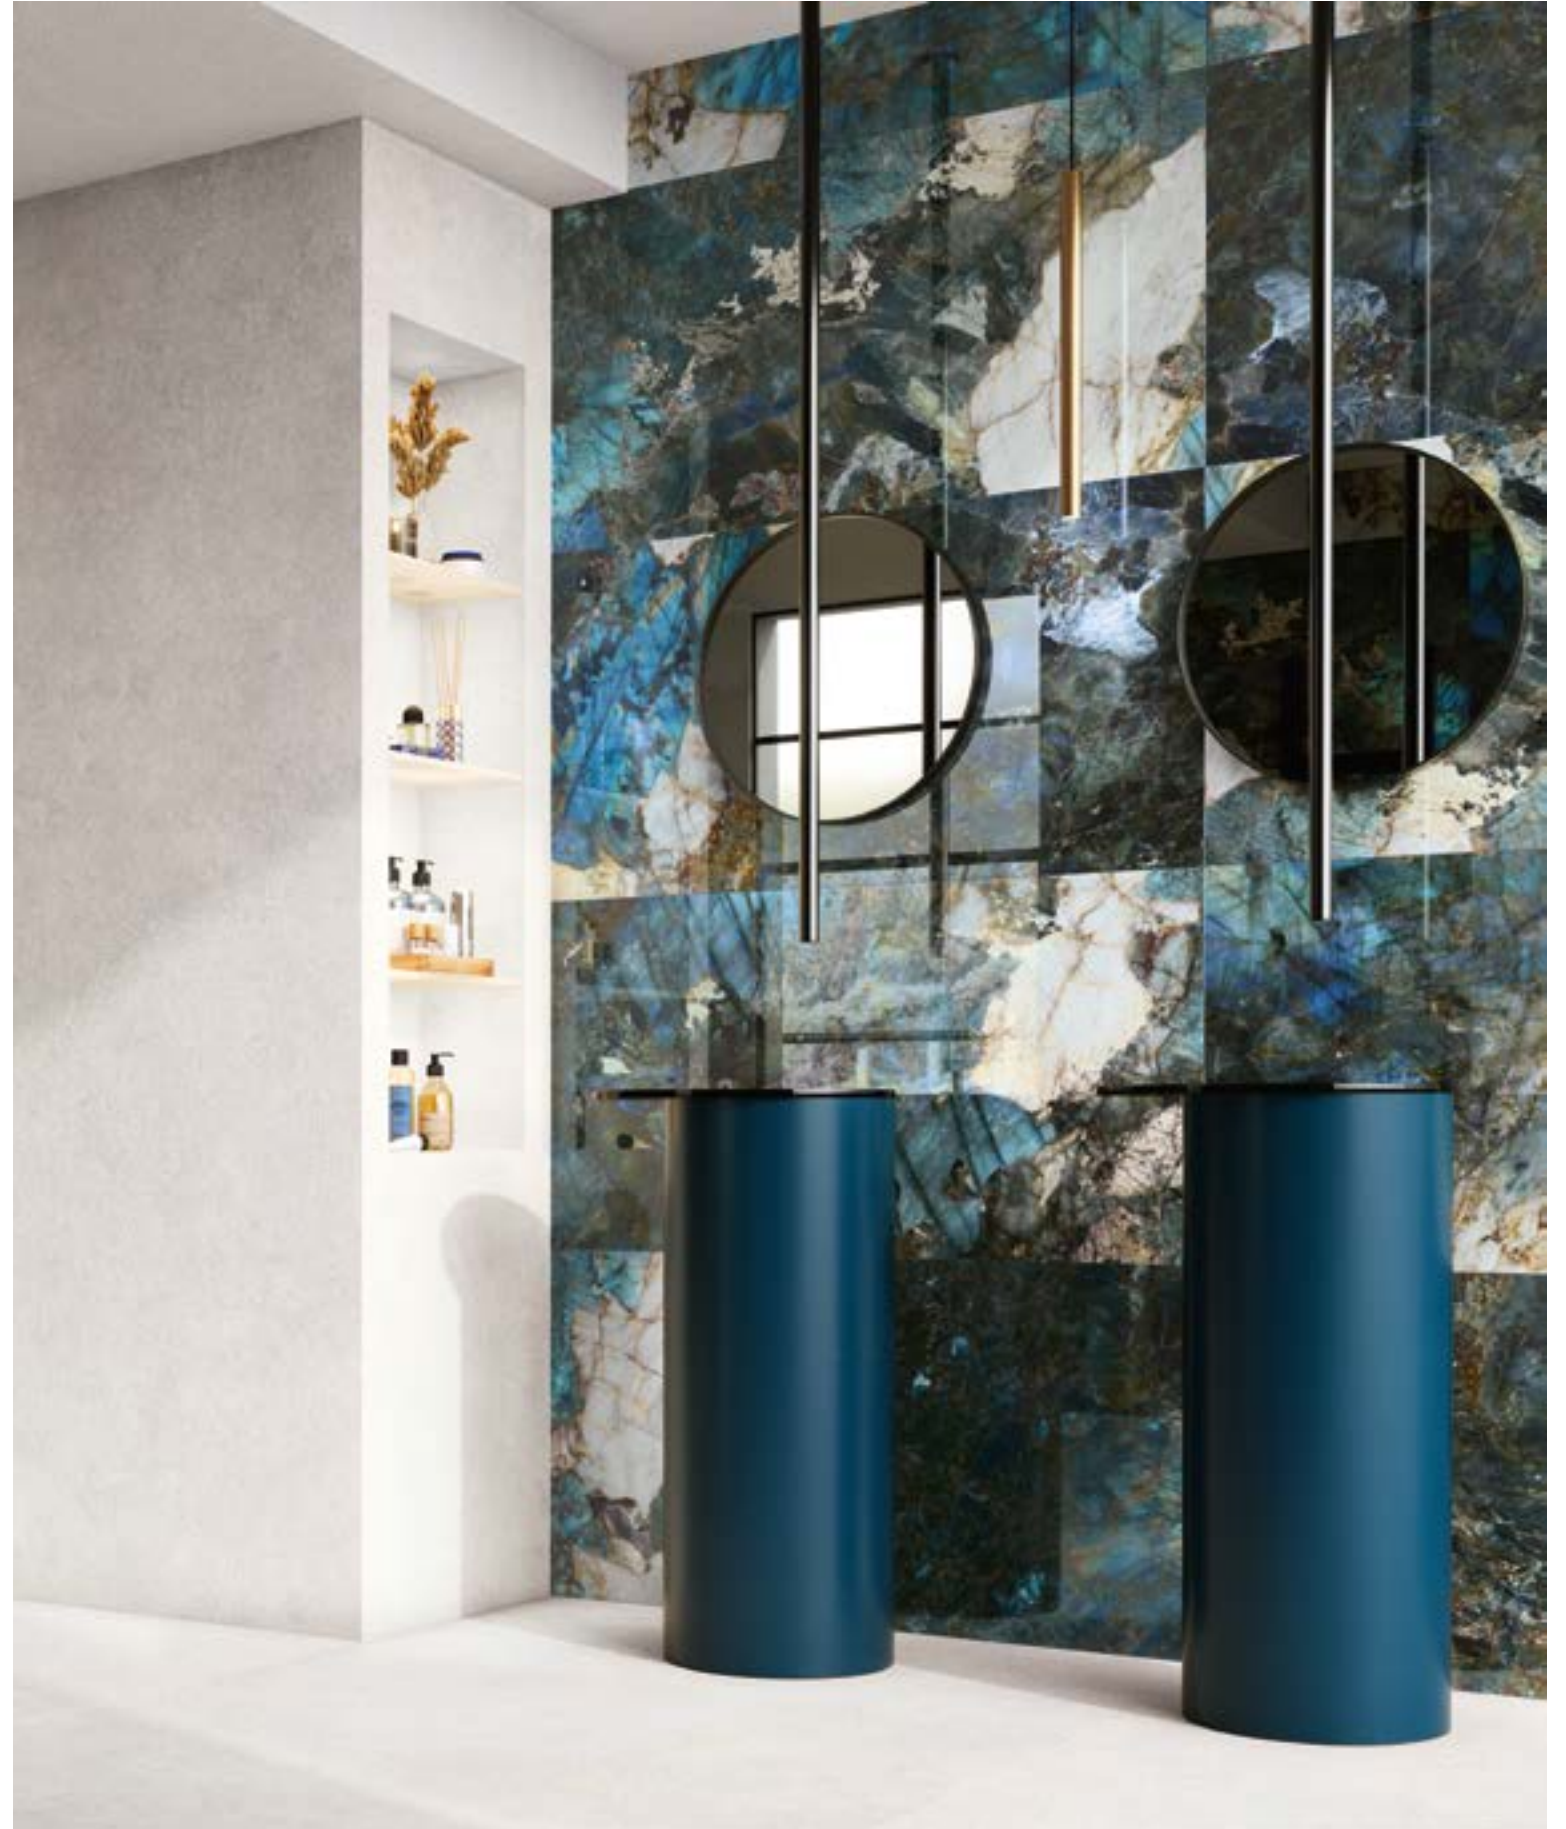

MAGALLANES MARBLE POL RECT 60X120.WABI BIANCO MATT RECT 120X280.WABI BIANCO LAPATTO RECT 120X120.