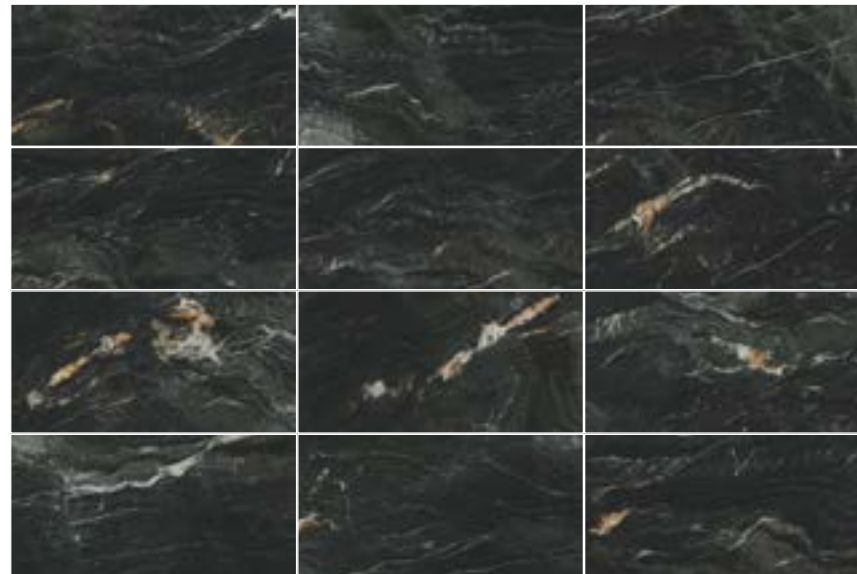

Saint laurent

VARIACIÓN DE DISEÑO · GRAPHIC FACES

60X120 - 12 PIEZAS/12 PIECES/12 PIÈCES