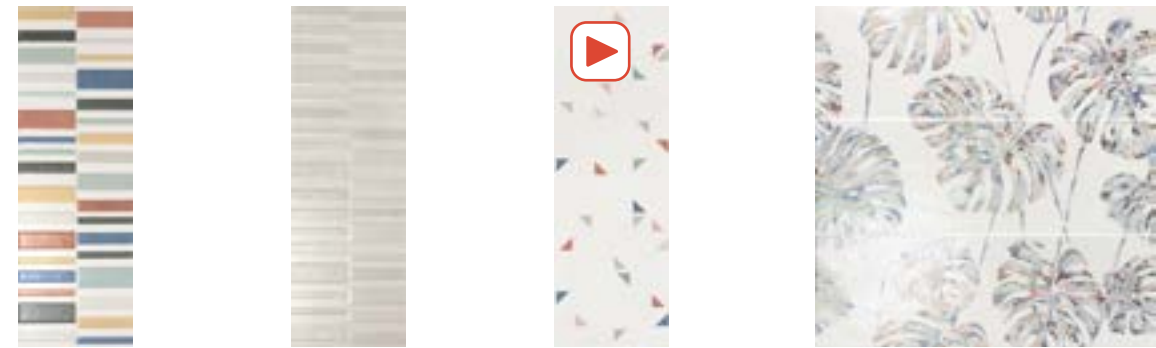

GAMY COCONUT MILK 25 X 75 / 10" X 30" P58/M
GAMY PEARL 25 X 75 / 10" X 30" P58/M
GAMY GREY 25 X 75 / 10" X 30" P58/M
GAMY PALLADIUM 25 X 75 / 10" X 30" P58/M
GAMY TERRACOTA 25 X 75 / 10" X 30" P58/M
GAMY BLUE 25 X 75 / 10" X 30" P58/M